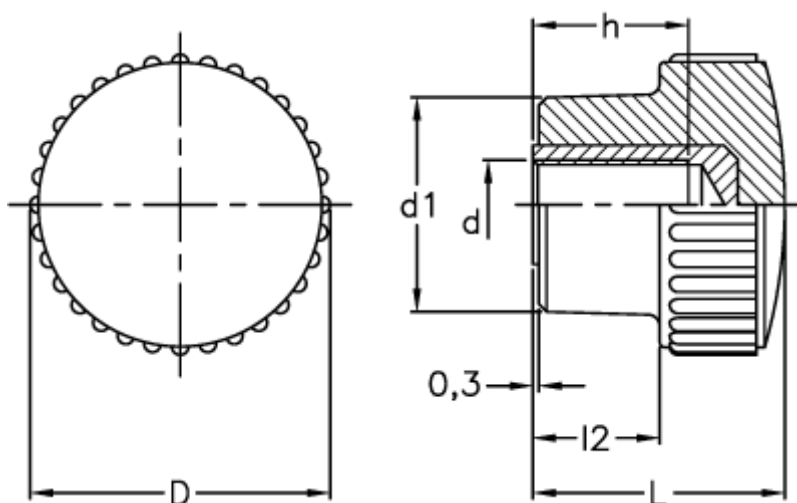

Data Sheet

Article number: 2302151102
Description: E+G Knurled knob
B.259/20 S-M6 CLEAN

Measures

D = 21
d1 = 13
d 6H = M6
h = 12
L = 25
l2 = 12